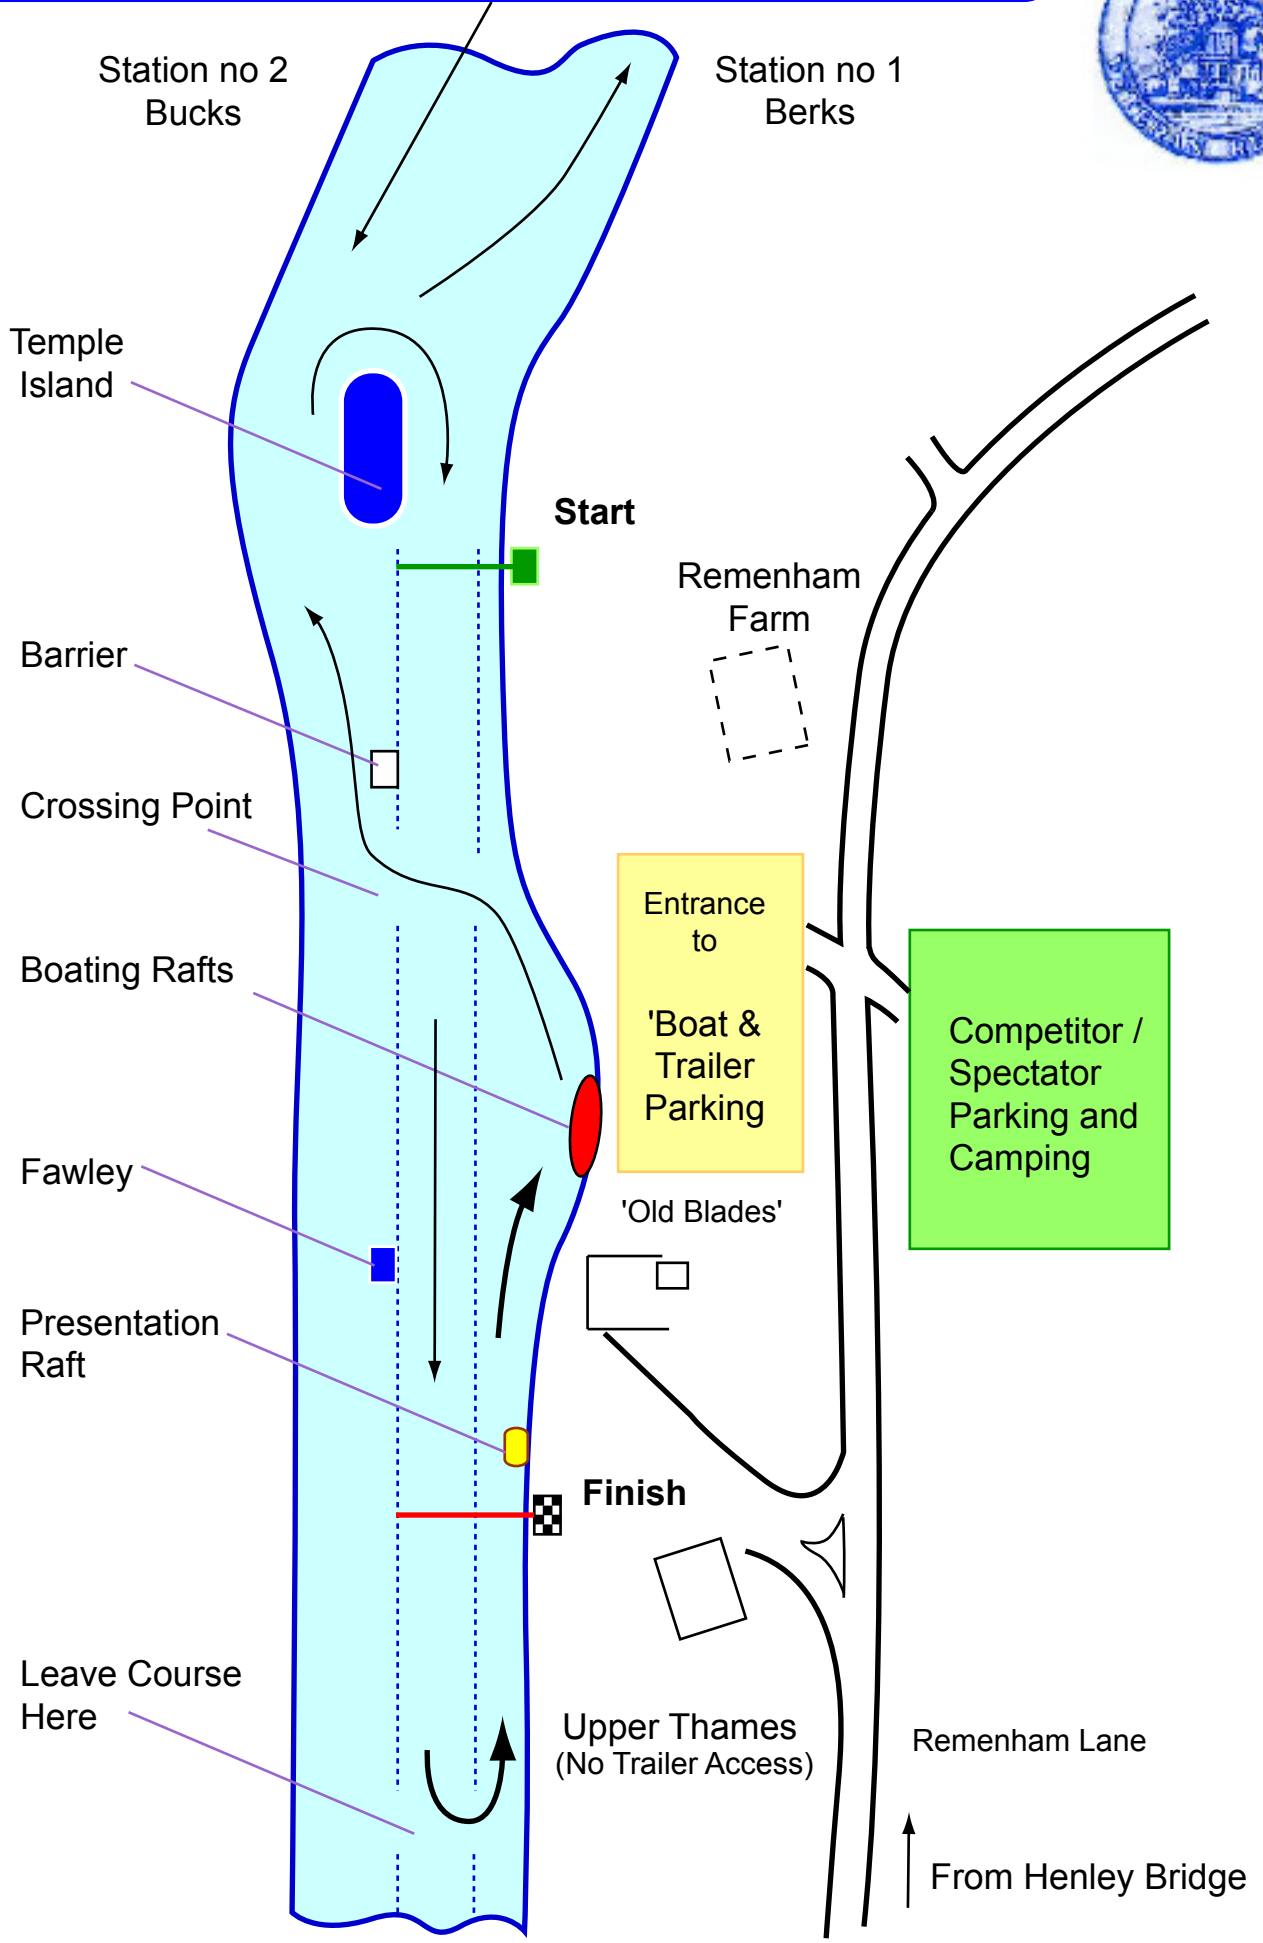

# Map of Course / Circulation Pattern

Station no 2  
Bucks

Station no 1  
Berks

Temple  
Island

Start

Remenham  
Farm

Barrier

Crossing Point

Entrance to  
'Boat &  
Trailer  
Parking'

Boating Rafts

Competitor /  
Spectator  
Parking and  
Camping

Fawley

'Old Blades'

Presentation  
Raft

Finish

Leave Course  
Here

Upper Thames  
(No Trailer Access)

Remenham Lane

From Henley Bridge